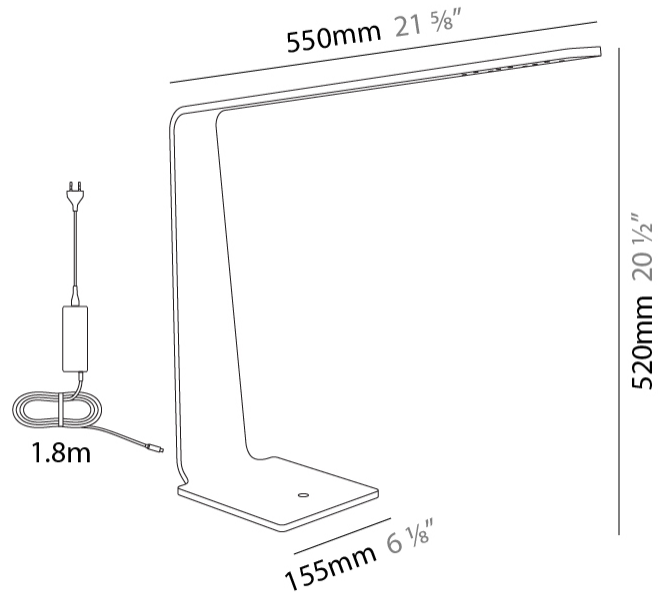

PROJECT
TYPE
SPECIFIER
QUANTITY
DATE

LED4 PORTABLE

D74002-

base number   Finish
Options

1. To build a product code in our configurator select the specify button on the base model # product page
2. To build a manual product code on this datasheet choose from the options listed below in blue font and add the suffix to the base model #

GENERAL

Series: Planko
Subseries: LED4
Brand: Tunto
Division: Design
Mounting Type: Portable
Mounting Location: Table
Subcategory: Table

PHYSICAL

Shape: Abstract
Length (mm): 550
Length (in): 21 ⁵/₈
Width (mm): 155
Width (in): 6 ¹/₈
Height (mm): 520
Height (in): 20 ¹/₂
Light Distribution: Downlight
Fixture Finish: WAL / ASH / OAK / BLK / WHI
Fixture Material: Wood
Cable Details: 1800mm / 70.87" cord and plug
Upon Request: Bolt Down

ELECTRICAL

Lamp Type: LED
Input Wattage (W): 16
Dimming: Touch Dimming
Driver Location: Inline Transformer Plug
Input Voltage (V): 120

LED

Color Temperature (°K): 2700
Max. Delivered Lumen (lm): Max 800
CRI: >97 CRI
Lamp Life (hrs): 50000

OPTICAL

RATINGS AND CERTIFICATIONS

Certified By: Certified for North American Standards
IP rating: IP20