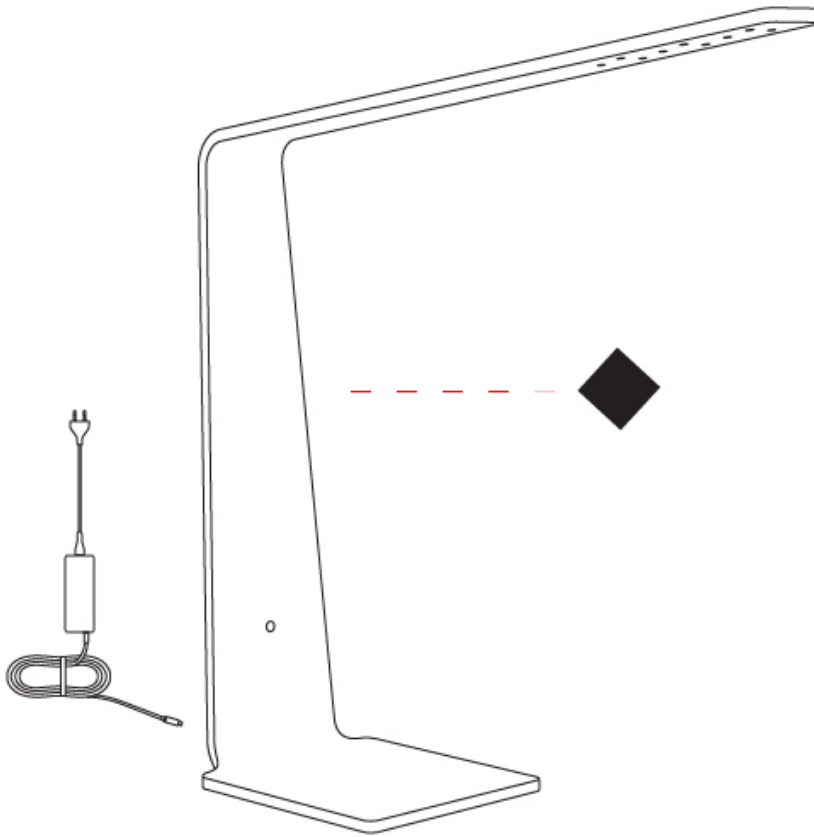

LED8 PORTABLE

D74003-

PROJECT

TYPE

SPECIFIER

QUANTITY

DATE