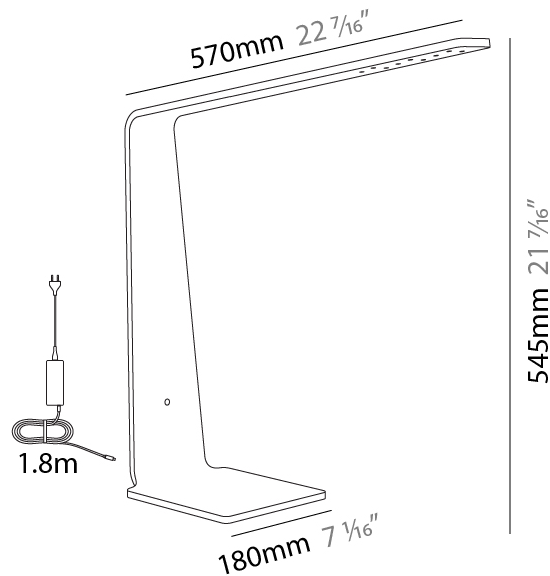

PROJECT
TYPE
SPECIFIER
QUANTITY
DATE

LED8 PORTABLE

D74003- -
base number   Charging Station   Finish Options

1. To build a product code in our configurator select the specify button on the base model # product page
2. To build a manual product code on this datasheet choose from the options listed below in blue font and add the suffix to the base model #

GENERAL

Series: Planko
Subseries: LED8
Brand: Tunto
Division: Design
Mounting Type: Portable
Mounting Location: Table
Subcategory: Table

PHYSICAL

Shape: Abstract
Length (mm): 570
Length (in): 22 7/16
Width (mm): 180
Width (in): 7 1/16
Height (mm): 545
Height (in): 21 7/16
Light Distribution: Downlight
Weight (kg): 1.4
Weight (lbs): 3.09
Fixture Finish: WAL / ASH / OAK / BLK / WHI
Fixture Material: Wood
Cable Details: 1800mm / 70.87" cord and plug
Upon Request: Bolt Down

ELECTRICAL

Lamp Type: LED
Input Wattage (W): 22
Total Output Wattage (W): 16
Dimming: Touch Dimming
Driver Location: Inline Transformer Plug
Input Voltage (V): 120

LED

Color Temperature (°K): 2700
Max. Delivered Lumen (lm): Max 800
CRI: >97 CRI
Lamp Life (hrs): 50000

OPTICAL

RATINGS AND CERTIFICATIONS

Certified By: Certified for North American Standards
IP rating: IP20