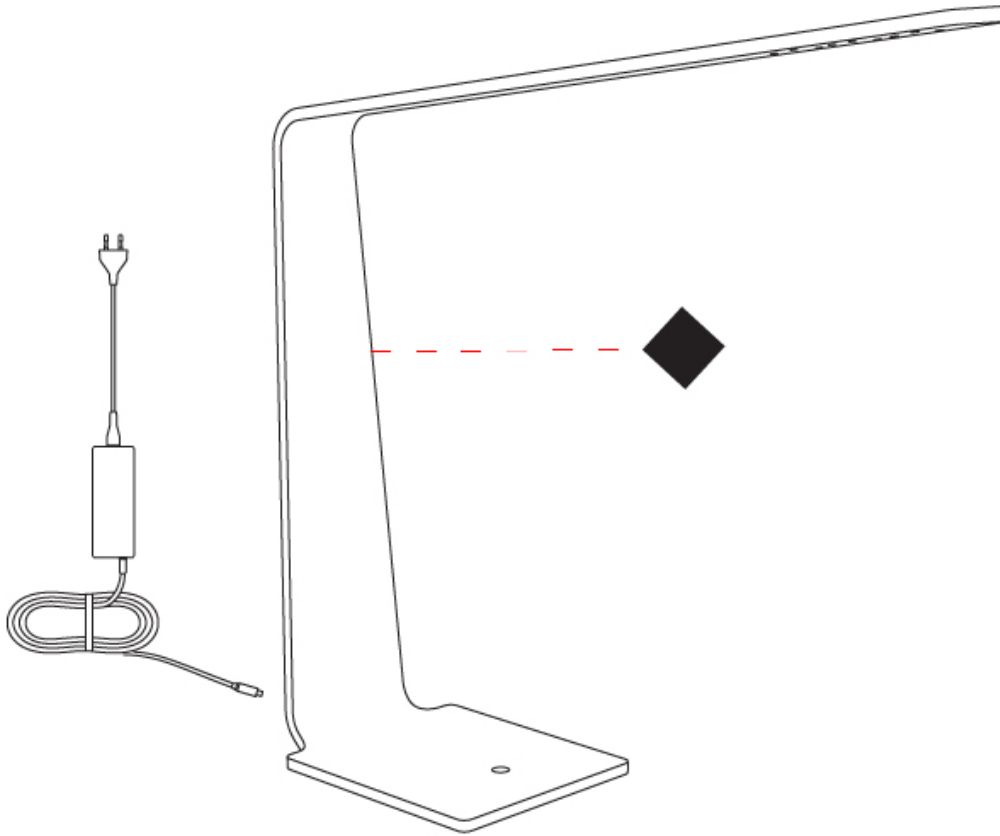

LED4 PORTABLE

D74002-

PROJECT

TYPE

SPECIFIER

QUANTITY

DATE

D